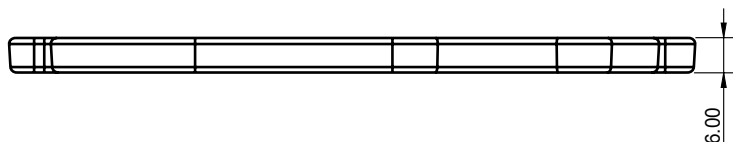

## TECHNICAL FEATURES

Material	Recycled Polypropylene
Length	110mm
Width	45mm
Height	6mm
Weight	10g

## DIMENSIONS