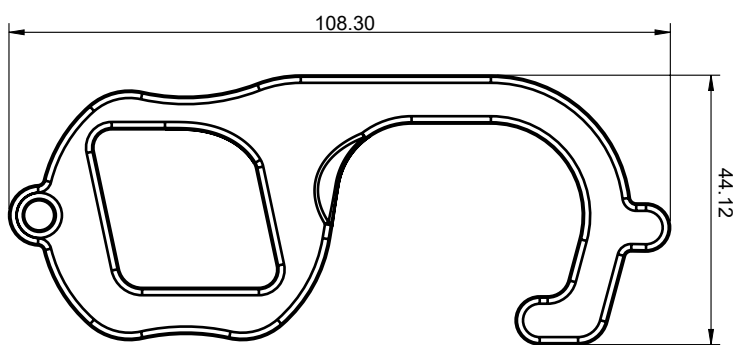

## TECHNICAL FEATURES

Material	Recycled Polypropylene
Length	110mm
Width	45mm
Height	6mm
Weight	10g

## DIMENSIONS