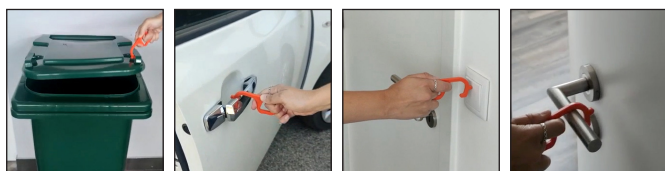

## DESCRIPTION

- Developed to avoid contact with different surfaces (doors, ATMs, switches, taps, doorbells, among others) avoiding viruses, bacteria, germs and others transmission and spread
- Produced in Recycled PP
- Easy to transport and store
- Stable and robust for long life durability
- Washable and easy to decontaminate
- Ideal to use day to day use

## TECHNICAL FEATURES

Material	Recycled Polypropylene
Length	110mm
Width	45mm
Height	6mm
Weight	10g